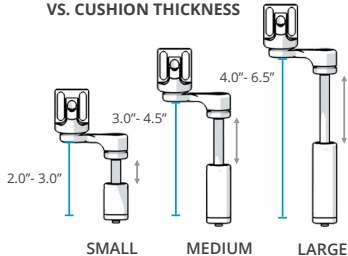

HARDWARE SIZE VS. CUSHION THICKNESS