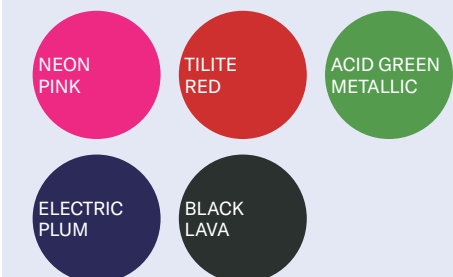

TiLite

*Actual product colours may vary