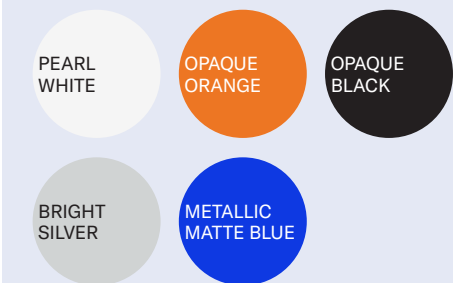

Folding manual wheelchairs

Material		Aluminium					
Transport Weight	kg	7.2	7.4	7.6	7.7	9.6	9.8
Attributes	Lightweight	●●●●○	●●●○	●●●○	●●●○	●●○○	●●○○
	Configurability	●●●○	●●●○	●●●○	●●●○	●●●○	●●●○
	Adjustability	●●●○	●●●●	●●●●	●●●●	●●●●	●●●●
	Personalisation	●●●●	●●●●	●●●●	●●●●	●●●●	●●●●
Max. User Weight		125	125	125	125	125	125
Power Assist Compatibility	SmartDrive	✓	✓	✓	✓	✓	✓
	Mototronik	✓	✓	✓	✓	✓	✓
Description		The feel of a rigid ride with the advantages of a folding frame. • Unique folding mechanism • Made-to-measure • Compact and space saving	A compact folding wheelchair that's reliable. • Compact for storage • Personalise to your needs • Handy manoeuvrability	Extremely compact, sporty frame designed for easy propulsion. • Easy to manoeuvre • Personalised colour options • Simple to adjust	Compact & convenient with the drivability of a rigid frame. • Unique folding mechanism • Configured for you • Compact and space saving	Compact closure with swing-away footrests. • Added versatility of swing-away footrests • Rigid feel • Easy transfer	Extremely compact and sporty design. • Integrated swing-away footrests • Convenient manoeuvrability • Easy propulsion

Tilt in Space manual wheelchairs

Material		Aluminium	
Transport Weight	kg	16.5	13
Attributes	Lightweight	●●●○	●●●○
	Configurability	●●●○	●●●○
	Adjustability	●●●●	●●●●
	Personalisation	●●●○	●●●○
Max. User Weight		125	125
Power Assist Compatibility	SmartDrive		
	Mototronik		
Description		A lightweight compact Tilt in Space wheelchair. • Folding for ease of transport and storage • Personalised colour options • Adaptive to active or passive mobility	A lightweight & rigid Tilt in Space wheelchair. • Various settings for individual adjustments • Stable and resilient • Low weight

Colour options