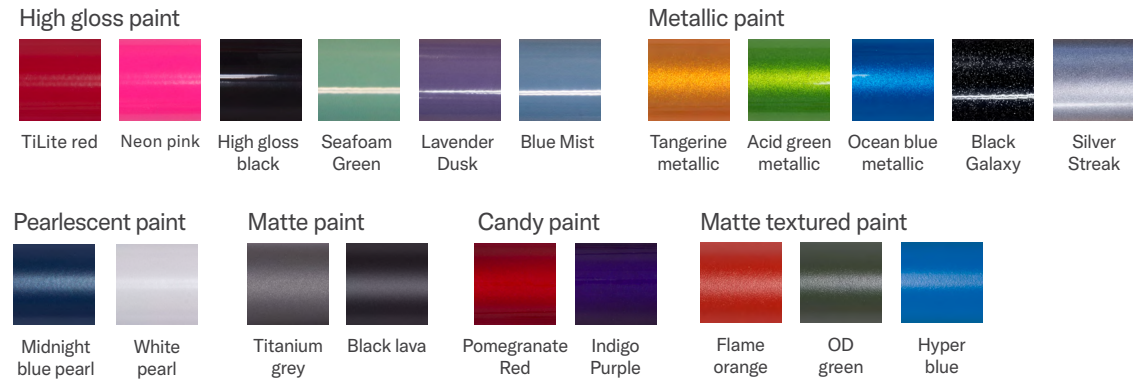

Frame colors

Component colors (TiLite Z only)

Specifications

	TiLite Z	TiLite X
Transport weight*	11.3 lb.	12.1 lb.
Frame material	Aluminum	Aluminum
Seat width	12" - 20"	14" - 22"
Seat depth	12" - 20"	14" - 20"
Front seat height	16" - 21"	13.5" - 20.5"
Rear seat height	13" - 20"	13" - 20"
Front frame angle	75°, 80°, 85°, or 90°	Swing Away 70°, 80°, 85°
Seat back height	9" - 20.5"	12" - 20.5"
Camber	0°, 2°, 4°, or 6°	0°, 2°, or 4°
Center of gravity	5"	4"
Backrest angle	80° - 101°	80° - 101°
Weight limit	275 lb.	Standard - 300 lb. Heavy Duty - 350 lb.
Warranty	Limited	Limited