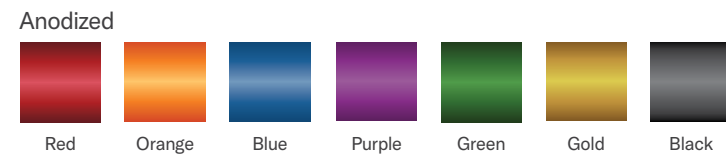

Frame colors

Component colors (TiLite Z only)

Specifications

	TiLite Z	TiLite X
Transport weight*	11.3 lb.	12.1 lb.
Frame material	Aluminum	Aluminum
Seat width	12" - 20"	14" - 22"
Seat depth	12" - 20"	14" - 20"
Front seat height	16" - 21"	13.5" - 20.5"
Rear seat height	13" - 20"	13" - 20"
Front frame angle	75°, 80°, 85°, or 90°	Swing Away 70°, 80°, 85°
Seat back height	9" - 20.5"	12" - 20.5"
Camber	0°, 2°, 4°, or 6°	0°, 2°, or 4°
Center of gravity	5"	4"
Backrest angle	80° - 101°	80° - 101°
Weight limit	275 lb.	Standard - 300 lb. Heavy Duty - 350 lb.
Warranty	Limited	Limited