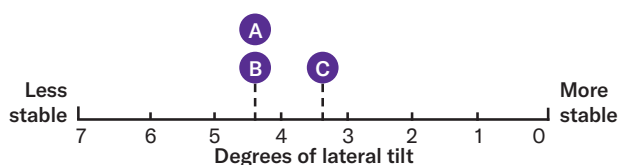

ROHO® QUADTRO SELECT®

Stability report

ROHO has been providing skin protection, positioning and stability for over 50 years. Recent data from the benchmark Scientific Report* and additional testing show the ROHO QUADTRO SELECT is a stable option to help support your positioning needs.

Lateral Stability ISO 16840-13:2021 (60 sec)

Smaller degree of tilt equals more stability

Key: A. Comfort Embrace Cushion B. ROHO QUADTRO SELECT Unlocked C. ROHO QUADTRO SELECT Locked

*Nooijin, Kopplin, & LaBerge. (2023) Guidance to individualized cushion selection based on performance metrics: a scientific report.