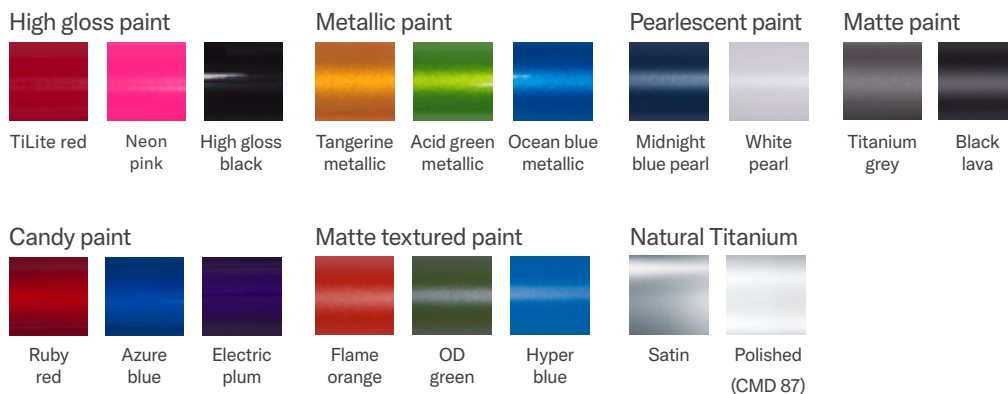

Frame colours