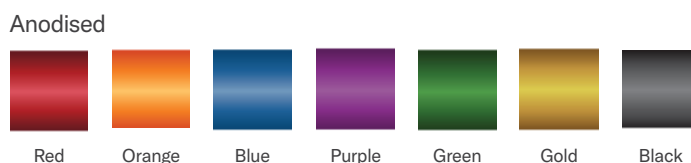

TiLite ZR

Head turning style.

The ZR's titanium mono-tube frame means less truly is more. This minimalist aesthetic turns heads while the intentional frame design provides you the durability and vibration-dampening ride performance you expect from TiLite.

Tattoo options

- 1 Mosaic
- 2 Flower garden
- 3 Need for speed

1 2 3

Frame colours

Component colours

Specifications

TiLite TR

Frame features	Titanium Dual-Tube Rigid, TiFit, Limited adjustability	Centre of gravity adjustment	5"
Total chair width*	22"	Folding seat back	Adj. height 9.5" – 22" Adj. angle 80° – 101°
Seat width	12" – 20"	Fixed seat back	Fixed height 5" – 20" Fixed angle 80° – 101°
Front seat width (seat taper)	0", 1", 2"	Ergonomic seat	5" – 9"
Seat depth	12" – 20"	Transit options	-
Front seat height	15" – 21"	Transport weight*	4.2 kg
Rear seat height	12.5" – 20"	Weight limit	120 kg
Front frame angle	70°, 75°, 80°, 85°, or 90°	Warranty	Seven years on frame One year on TiLite components
Camber	0°, 2°, 4°, 6° or 8°		