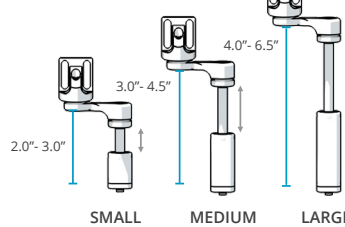

HARDWARE SIZE VS. CUSHION THICKNESS