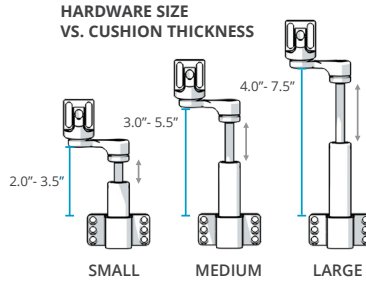

B. TT HARDWARE, POWER MOUNT

HARDWARE SIZE	MAX CUSHION THICKNESS CLEARANCE	RECOMMENDED CUSHION THICKNESS
SMALL	3.5"	2.0" - 3.5"
MEDIUM	5.5"	3.0" - 5.5"
LARGE	7.5"	4.0" - 7.5"

	SIZE	MSRP	LEFT		EXTRA LEFT		RIGHT		EXTRA RIGHT	
	FIXED	SMALL	$195.00	BL-LPTS-TT1FXPWL1-LH	BL-LPTS-TT1FXPWL1-LH	BL-LPTS-TT1FXPWL1-LH	BL-LPTS-TT1FXPWL1-RH	BL-LPTS-TT1FXPWL1-RH	BL-LPTS-TT1FXPWL1-RH	BL-LPTS-TT1FXPWL1-RH
	MEDIUM	$195.00	BL-LPTS-TT1FXPWL2-LH	BL-LPTS-TT1FXPWL2-LH	BL-LPTS-TT1FXPWL2-LH	BL-LPTS-TT1FXPWL2-RH	BL-LPTS-TT1FXPWL2-RH	BL-LPTS-TT1FXPWL2-RH	BL-LPTS-TT1FXPWL2-RH	
	LARGE	$195.00	BL-LPTS-TT1FXPWL3-LH	BL-LPTS-TT1FXPWL3-LH	BL-LPTS-TT1FXPWL3-LH	BL-LPTS-TT1FXPWL3-RH	BL-LPTS-TT1FXPWL3-RH	BL-LPTS-TT1FXPWL3-RH	BL-LPTS-TT1FXPWL3-RH	
OR										
REMOVABLE E1028	SMALL	$300.00	BL-LPTS-TT1RMPWL1-LH	BL-LPTS-TT1RMPWL1-LH	BL-LPTS-TT1RMPWL1-LH	BL-LPTS-TT1RMPWL1-RH	BL-LPTS-TT1RMPWL1-RH	BL-LPTS-TT1RMPWL1-RH	BL-LPTS-TT1RMPWL1-RH	
	MEDIUM	$300.00	BL-LPTS-TT1RMPWL2-LH	BL-LPTS-TT1RMPWL2-LH	BL-LPTS-TT1RMPWL2-LH	BL-LPTS-TT1RMPWL2-RH	BL-LPTS-TT1RMPWL2-RH	BL-LPTS-TT1RMPWL2-RH	BL-LPTS-TT1RMPWL2-RH	
	LARGE	$300.00	BL-LPTS-TT1RMPWL3-LH	BL-LPTS-TT1RMPWL3-LH	BL-LPTS-TT1RMPWL3-LH	BL-LPTS-TT1RMPWL3-RH	BL-LPTS-TT1RMPWL3-RH	BL-LPTS-TT1RMPWL3-RH	BL-LPTS-TT1RMPWL3-RH	

TT HARDWARE, POWER MOUNT OPTION

NOTE: If choosing the Power Mount Hardware, choose the appropriate power mount type below.

POWER MOUNT	MSRP	PART NUMBER
QUANTUM	add $0.00	LPTS-TT1-PW1
PERMOBIL	add $0.00	LPTS-TT1-PW2
QUICKIE	add $0.00	LPTS-TT1-PW3
ROVI	add $0.00	LPTS-TT1-PW4
AVID REHAB	add $0.00	LPTS-TT1-PW5

3.4

TT LONG EXTENSION ARM 4"

MSRP $39.00/arm

LEFT	EXTRA LEFT	RIGHT	EXTRA RIGHT
BL-LPTS-TT1LARM4	BL-LPTS-TT1LARM4	BL-LPTS-TT1LARM4	BL-LPTS-TT1LARM4

4 BODILINK MEDIAL KNEE/THIGH SUPPORT HARDWARE & PADS

4.1

PAD SIZE & SHAPE

HCPCS CODING: E0957 MSRP $137.00

STYLE	SIZE	PART NUMBER
WEDGE	2.5"W x 3.5"D	BL-MKTSP1-3W4D
	3.5"W x 5"D	BL-MKTSP1-4W5D
	4"W x 6"D	BL-MKTSP1-4W6D
OVAL	2.5"W x 3.5"D	BL-MKTSP2-3W4D
	3.5"W x 5"D	BL-MKTSP2-4W5D
	5"W x 6"D	BL-MKTSP2-5W6D

4.2

PAD COVER MATERIAL

- You may make one selection per column.
- Choose between wedge or oval in 4.1.
- Choose a cover material in 4.2.
- Choose hardware size in 4.3.

GlideWear™ technology	FOR SKIN PROTECTION & SHEAR REDUCTION. NOT FLUID RESISTANT.
COMFORT-TEK	FOR FLUID PROTECTION & AN EASILY CLEANED SURFACE.
STRETCH-AIR	FOR COMFORT & HEAT DISSIPATION.
	GlideWear (MKTSP-GLIDE) (add $15.00)
	COMFORT-TEK (MKTSP-COMFORT)
	STRETCH-AIR (MKTSP-STRETCH)

M2-ORDER REV030222