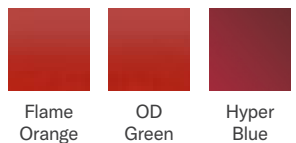

Frame Colours

High Gloss Paint

TiLite Red Neon Pink Super Wet Black

Metallic Paint

Tangerine Metallic Acid Green Metallic Ocean Blue Metallic

Pearlescent Paint

Midnight Blue Pearl White Pearl

Anodised

Red Pepper Burnt Orange Sapphire

Candy Paint

Ruby Red Azure Blue Electric Plum

Matte Textured Paint

Flame Orange OD Green Hyper Blue

Matte Paint

Titanium Grey Black Lava

Ultraviolet Fuchsia Black