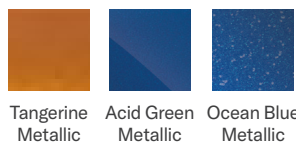

Frame Colours

High Gloss Paint

TiLite Red Neon Pink Super Wet Black

Metallic Paint

Tangerine Metallic Acid Green Metallic Ocean Blue Metallic

Pearlescent Paint

Midnight Blue Pearl White Pearl

Anodised

Red Pepper Burnt Orange Sapphire

Candy Paint

Ruby Red Azure Blue Electric Plum

Matte Textured Paint

Flame Orange OD Green Hyper Blue

Matte Paint

Titanium Grey Black Lava

Ultraviolet Fuchsia Black