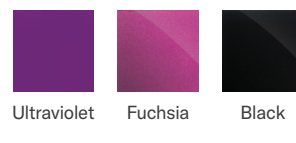

Frame Colours

High Gloss Paint

TiLite Red Neon Pink Super Wet Black

Metallic Paint

Tangerine Metallic Acid Green Metallic Ocean Blue Metallic

Pearlescent Paint

Midnight Blue Pearl White Pearl

Anodised

Red Pepper Burnt Orange Sapphire

Candy Paint

Ruby Red Azure Blue Electric Plum

Matte Textured Paint

Flame Orange OD Green Hyper Blue

Matte Paint

Titanium Grey Black Lava

Ultraviolet Fuchsia Black