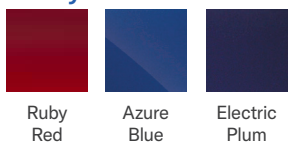

Frame Colours

High Gloss Paint

TiLite Red Neon Pink Super Wet Black

Metallic Paint

Tangerine Metallic Acid Green Metallic Ocean Blue Metallic

Pearlescent Paint

Midnight Blue Pearl White Pearl

Anodised

Red Pepper Burnt Orange Sapphire

Candy Paint

Ruby Red Azure Blue Electric Plum

Matte Textured Paint

Flame Orange OD Green Hyper Blue

Matte Paint

Titanium Grey Black Lava

Ultraviolet Fuchsia Black