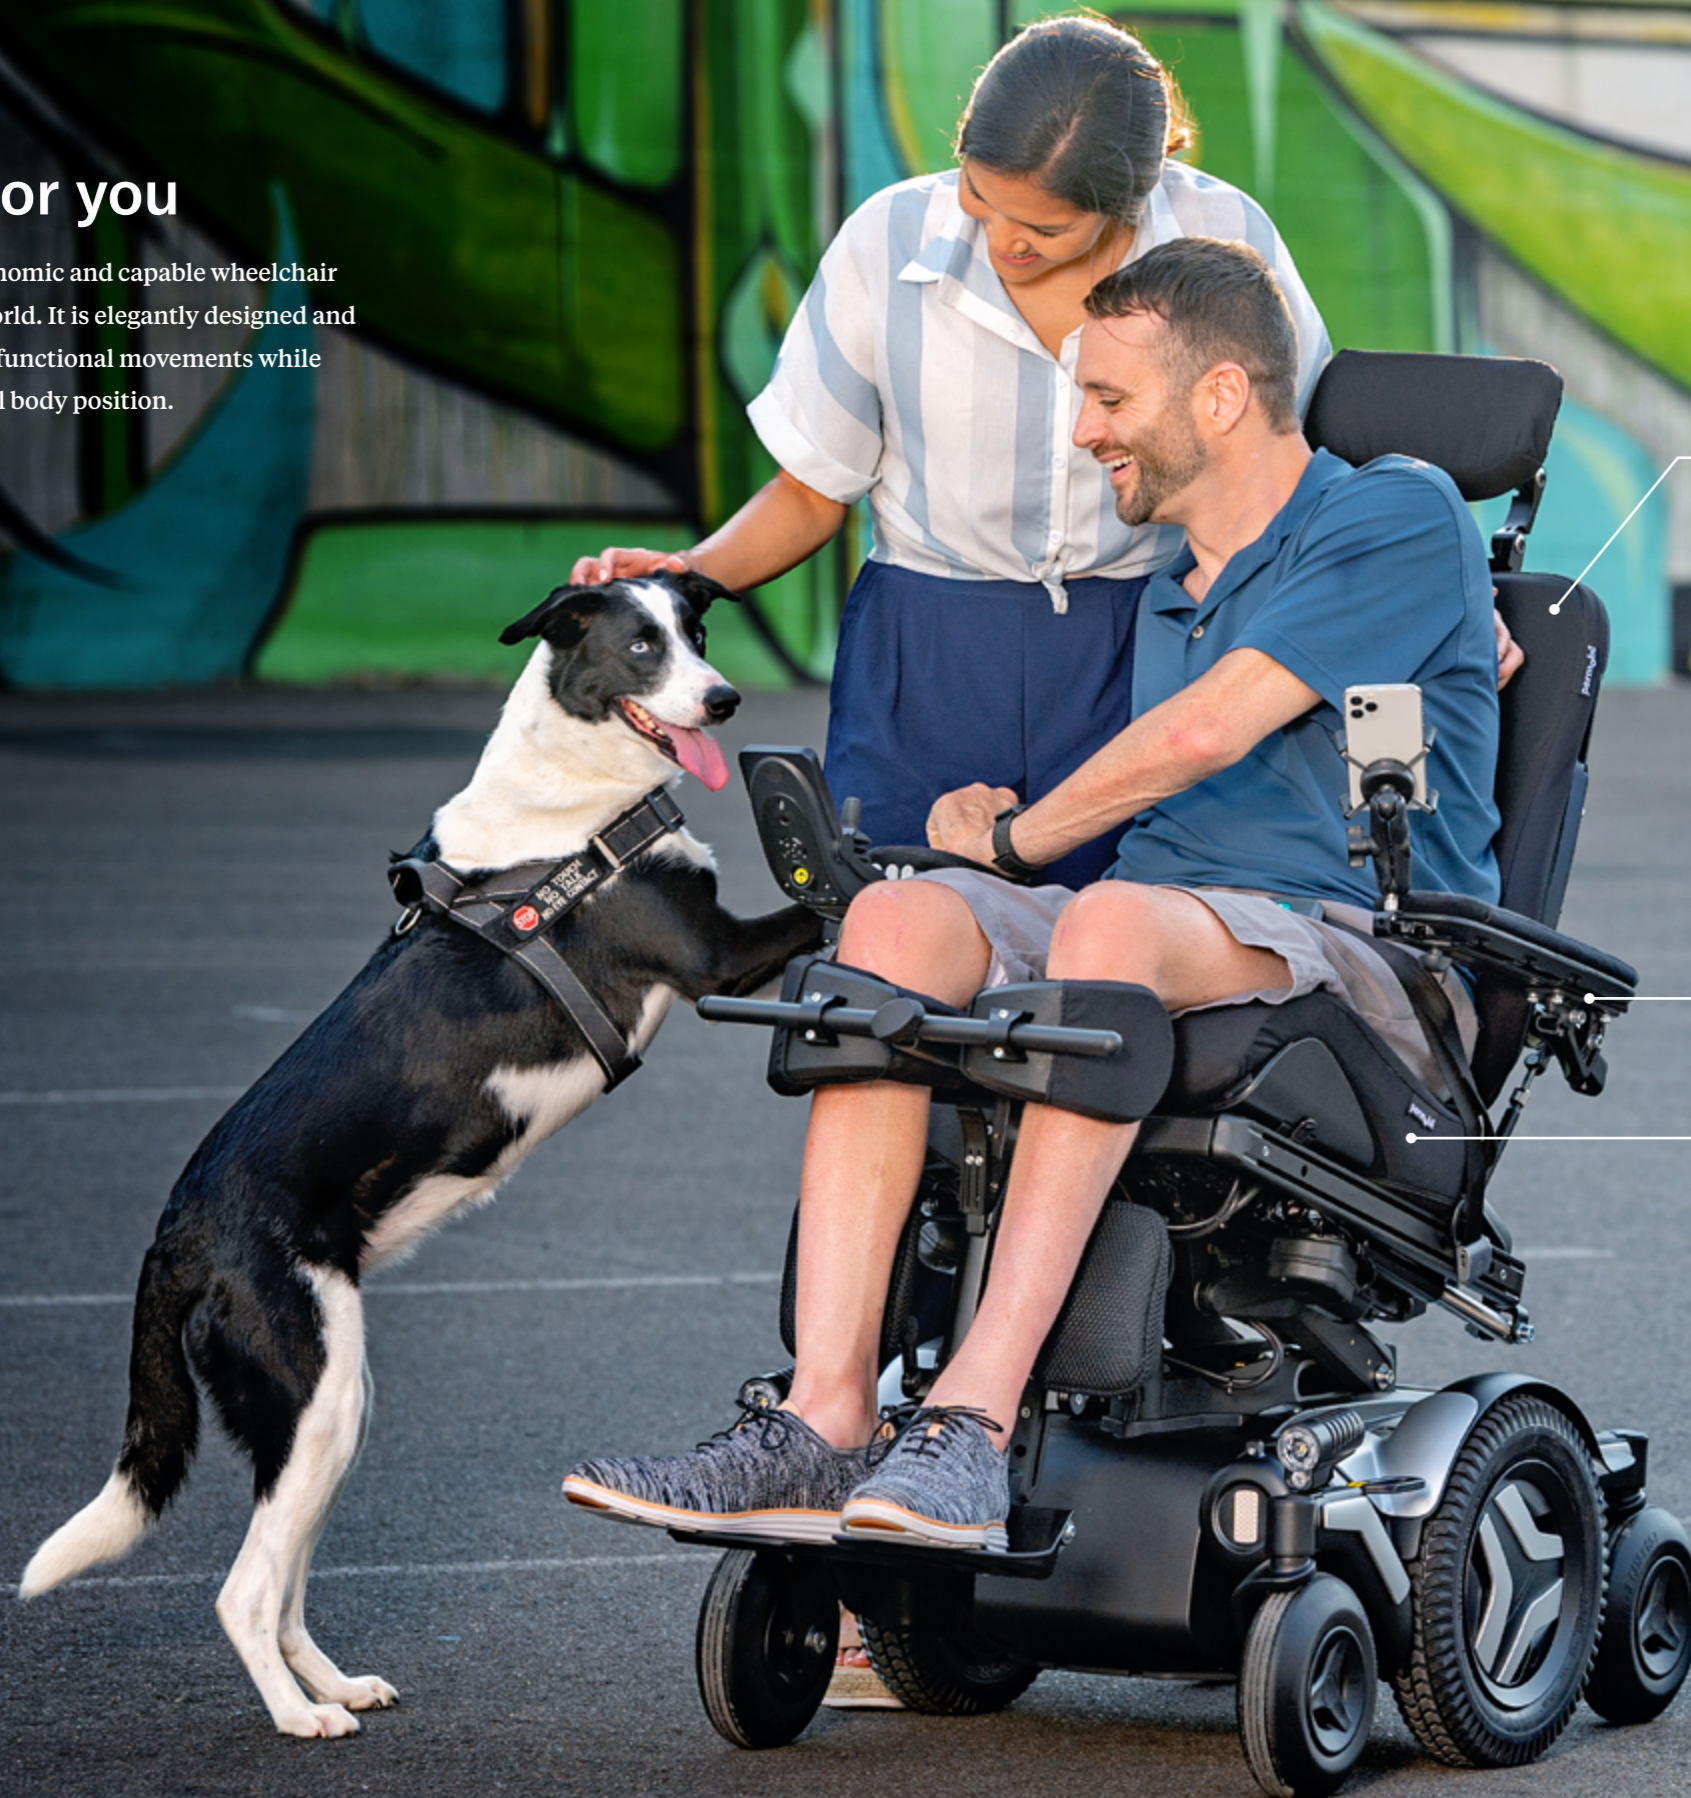

Power wheelchairs

## Created for you

Corpus is the most ergonomic and capable wheelchair seating system in the world. It is elegantly designed and configured to empower functional movements while supporting your optimal body position.

Access Independent  
Repositioning Mode at  
the touch of a button

Up to **180°** power  
legrest elevation

Seamless shear reduction  
and optimised pivot points  
keeps you in position

Up to **180°** power recline  
and **50°** posterior tilt

## ActiveReach Functional forward tilt

Face daily tasks head on with ActiveReach. By combining Corpus seat functions with up to 45 degrees of forward tilt, you can achieve improved ergonomics for overhead reaching and table top activities. ActiveReach can also help improve posture for social engagement and body mechanics during transfers.