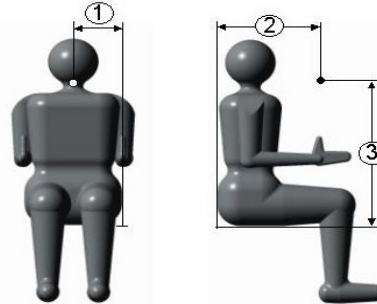

Fitting / Order form

Alternative controls

Prices valid from: 1/4/2022

Dealer information	
Customer (name / code)	/
Contact	
Address	
Post code / City	/
Phone / Fax	/
Client Information	
Name	/
Address	
Post code / City	/
Phone	
E-mail	
Diagnosis	
Fitting date	
Fitting date (dd-mm-yyyy)	

code	Position		Price		Funding code	Additional Info	Options					
	Left	Right	excl VAT	incl VAT			☐	☐	☐			
							☒	Required choice	☐	Optional choice	☐	Default required option

Alternative controls

Basic set						Image	
OMNI2 CORPUS ATTACHMENT	108500-99-0	☐	995.00				
OMNI2 CONTROL MODULE (M1)	108397-99-0	☐	995.00				
Display cable						Image	
OMNI2 DISPLAY CABLE 1.5M	108502-99-0	☐	0.00				
OMNI2 DISPLAY CABLE 2M	108503-99-0	☐	0.00				
Type special control						Image	
JOYSTICK COMPACT OMNI	103893-99-0	☐	850.00				
JOYSTICK COMPACT (LOW FORCE)OMNI	103894-99-0	☐	1350.00				
OMNI: MINI JOYSTICK	108629-99-0	☐	2050.00				
ALL-ROUND JOYSTICK OMNI	109531-99-0	☐	990.00				
ALL-ROUND JOYSTICK LIGHT OMNI	109529-99-0	☐	1550.00				
MULTI JOYSTICK OMNI	109527-99-0	☐	1850.00				
MICRO JOYSTICK OMNI	109525-99-0	☐	2050.00				
OMNI: ONE SWITCH CONTROL	108633-99-0	☐	0.00				
OMNI: THREE SWITCHES	108634-99-0	☐	210.00				
OMNI: FOUR SWITCHES	108635-99-0	☐	210.00				
OMNI: FIVE SWITCHES	108636-99-0	☐	210.00				
OMNI: WITHOUT CONTROL, DISPLAY ONLY	108637-99-0	☐	0.00