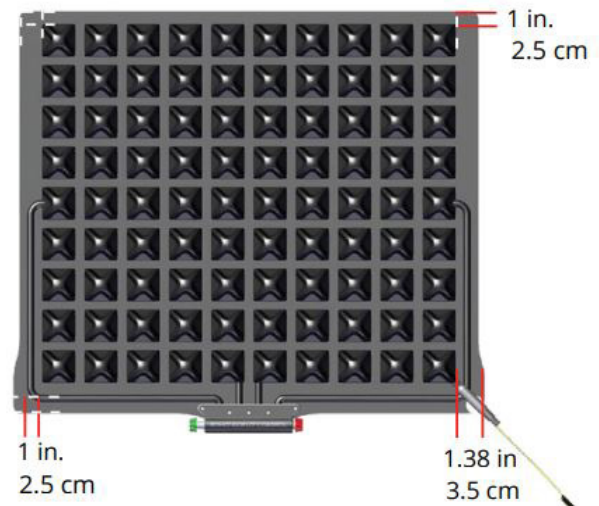

ROHO® SELECT® kussenformaten

- ROHO QUADTRO SELECT® LOW PROFILE® kussen
- ROHO QUADTRO SELECT® HIGH PROFILE® kussen

- ROHO QUADTRO SELECT® MID PROFILE® kussen
- ROHO CONTOUR SELECT® kussen

Kies een kussen op basis van de zitbreedte en zitdiepte zoals vermeld in de productdocumentatie onder 'geschikt voor breedte' en 'geschikt voor een diepte van'. Deze productinformatie is ook beschikbaar op www.permobil.com.

SELECT Kussens (QS en CS) - Pasbereik stoel in cm									
Breedte (cm)					Diepte (cm)				
Gemeten zitvlak (van smal naar breed)		Aantal cellen	A Kussen van cel tot cel	B Kussen basis	Gemeten zitvlak (van smal naar breed)		Aantal cellen	C Kussen van cel tot cel	D Kussen basis
21,0	25,5	5	21,0	28,0	21,0	25,5	5	21,0	25,5
25,0	29,5	6	25,5	32,5	25,5	29,5	6	25,5	30,0
29,5	34,0	7	29,5	36,5	29,5	34,0	7	29,5	34,5
34,0	38,0	8	34,0	41,0	34,0	38,0	8	34,0	38,5
38,0	42,5	9	38,0	45,0	38,0	42,5	9	38,0	43,0
42,5	47,0	10	42,5	49,5	42,5	47,0	10	42,5	47,0
47,0	51,0	11	47,0	54,0	47,0	51,0	11	47,0	51,5
51,0	55,5	12	51,0	58,0	51,0	55,5	12	51,0	56,0
55,5	60,0	13	55,5	62,5	55,5	60,0	13	55,5	60,0
60,0	64,0	14	60,0	67,0	60,0	64,5	14	60,0	64,5

De cel-tot-cel en rand-tot-rand afmetingen zijn afgerond tot 0,5 cm.
De ISOFLO MEMORY CONTROL® valt buiten de afmetingen van de SELECT® kussens

Selecteer het correcte ROHO SELECT kussen voor uw rolstoel:

1. Stap 1 Meet de breedte en diepte van het rolstoelzitvlak
2. Stap 2 Bovenstaande tabel helpt u om - aan de hand van de afmetingen van uw rolstoelzitvlak - het aantal cellen in de breedte en diepte te bepalen voor uw kussen
3. Stap 3 Selecteer de hoogte van de kussencellen:

HIGH PROFILE = 10,5 cm

LOW PROFILE = 5,5 cm

CONTOUR SELECT = variërende celhoogtes