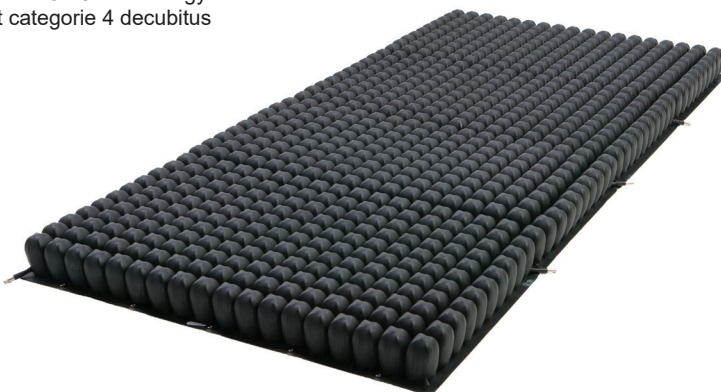

Matrassen

ROHO® DRY FLOATATION® matrassysteem

- Modulaire (4 secties) oplegmatras gebruik makend van DRY FLOATATION® Technology: bewezen huidbescherming, zowel preventief als curatief tot en met categorie 4 decubitus
- Optimale drukverdeling, minimale schuif- en wrijvingskrachten
- Brandvertragend, hypo-allergeen neopreen
- Past in pijnreducerend beleid
- Gebruiker ligt comfortabel in het matras
- Eenvoudig in gebruik en makkelijk schoon te maken
- Stabiel door het gebruik van 4 verschillende secties
- Non powered, re-actief mataras
- Geen gewichtslimiet
- Garantie: 24 maanden

Omschrijving	ROHO referentie	Excl. btw	Aantal
ROHO DRY FLOATATION Matrassectie 86,0 x 49,0 x 8,5 cm, excl. hoes	MATTSECT	€ 1020	
ROHO HD Matrasovertrek 86,0 x 190,5 x 8,5 cm	COV-MR3680	€ 329	

ROHO® PRODIGY® matrassysteem

- PRODIGY matrassysteem (3 secties) 92,0 x 208,0 x 8,5 cm
- Zorgt voor een goede drukverdeling
- Curatief in te zetten tot en met decubitusgraad 2
- Past in pijnreducerend beleid
- Gebruiker ligt comfortabel in het matras
- Eenvoudig in gebruik en makkelijk schoon te maken
- Stabiel door het gebruik van 3 verschillende secties
- Non powered, re-actief matras
- Licht in gewicht (2,6 kg)
- Maximum gebruikersgewicht 135 kg