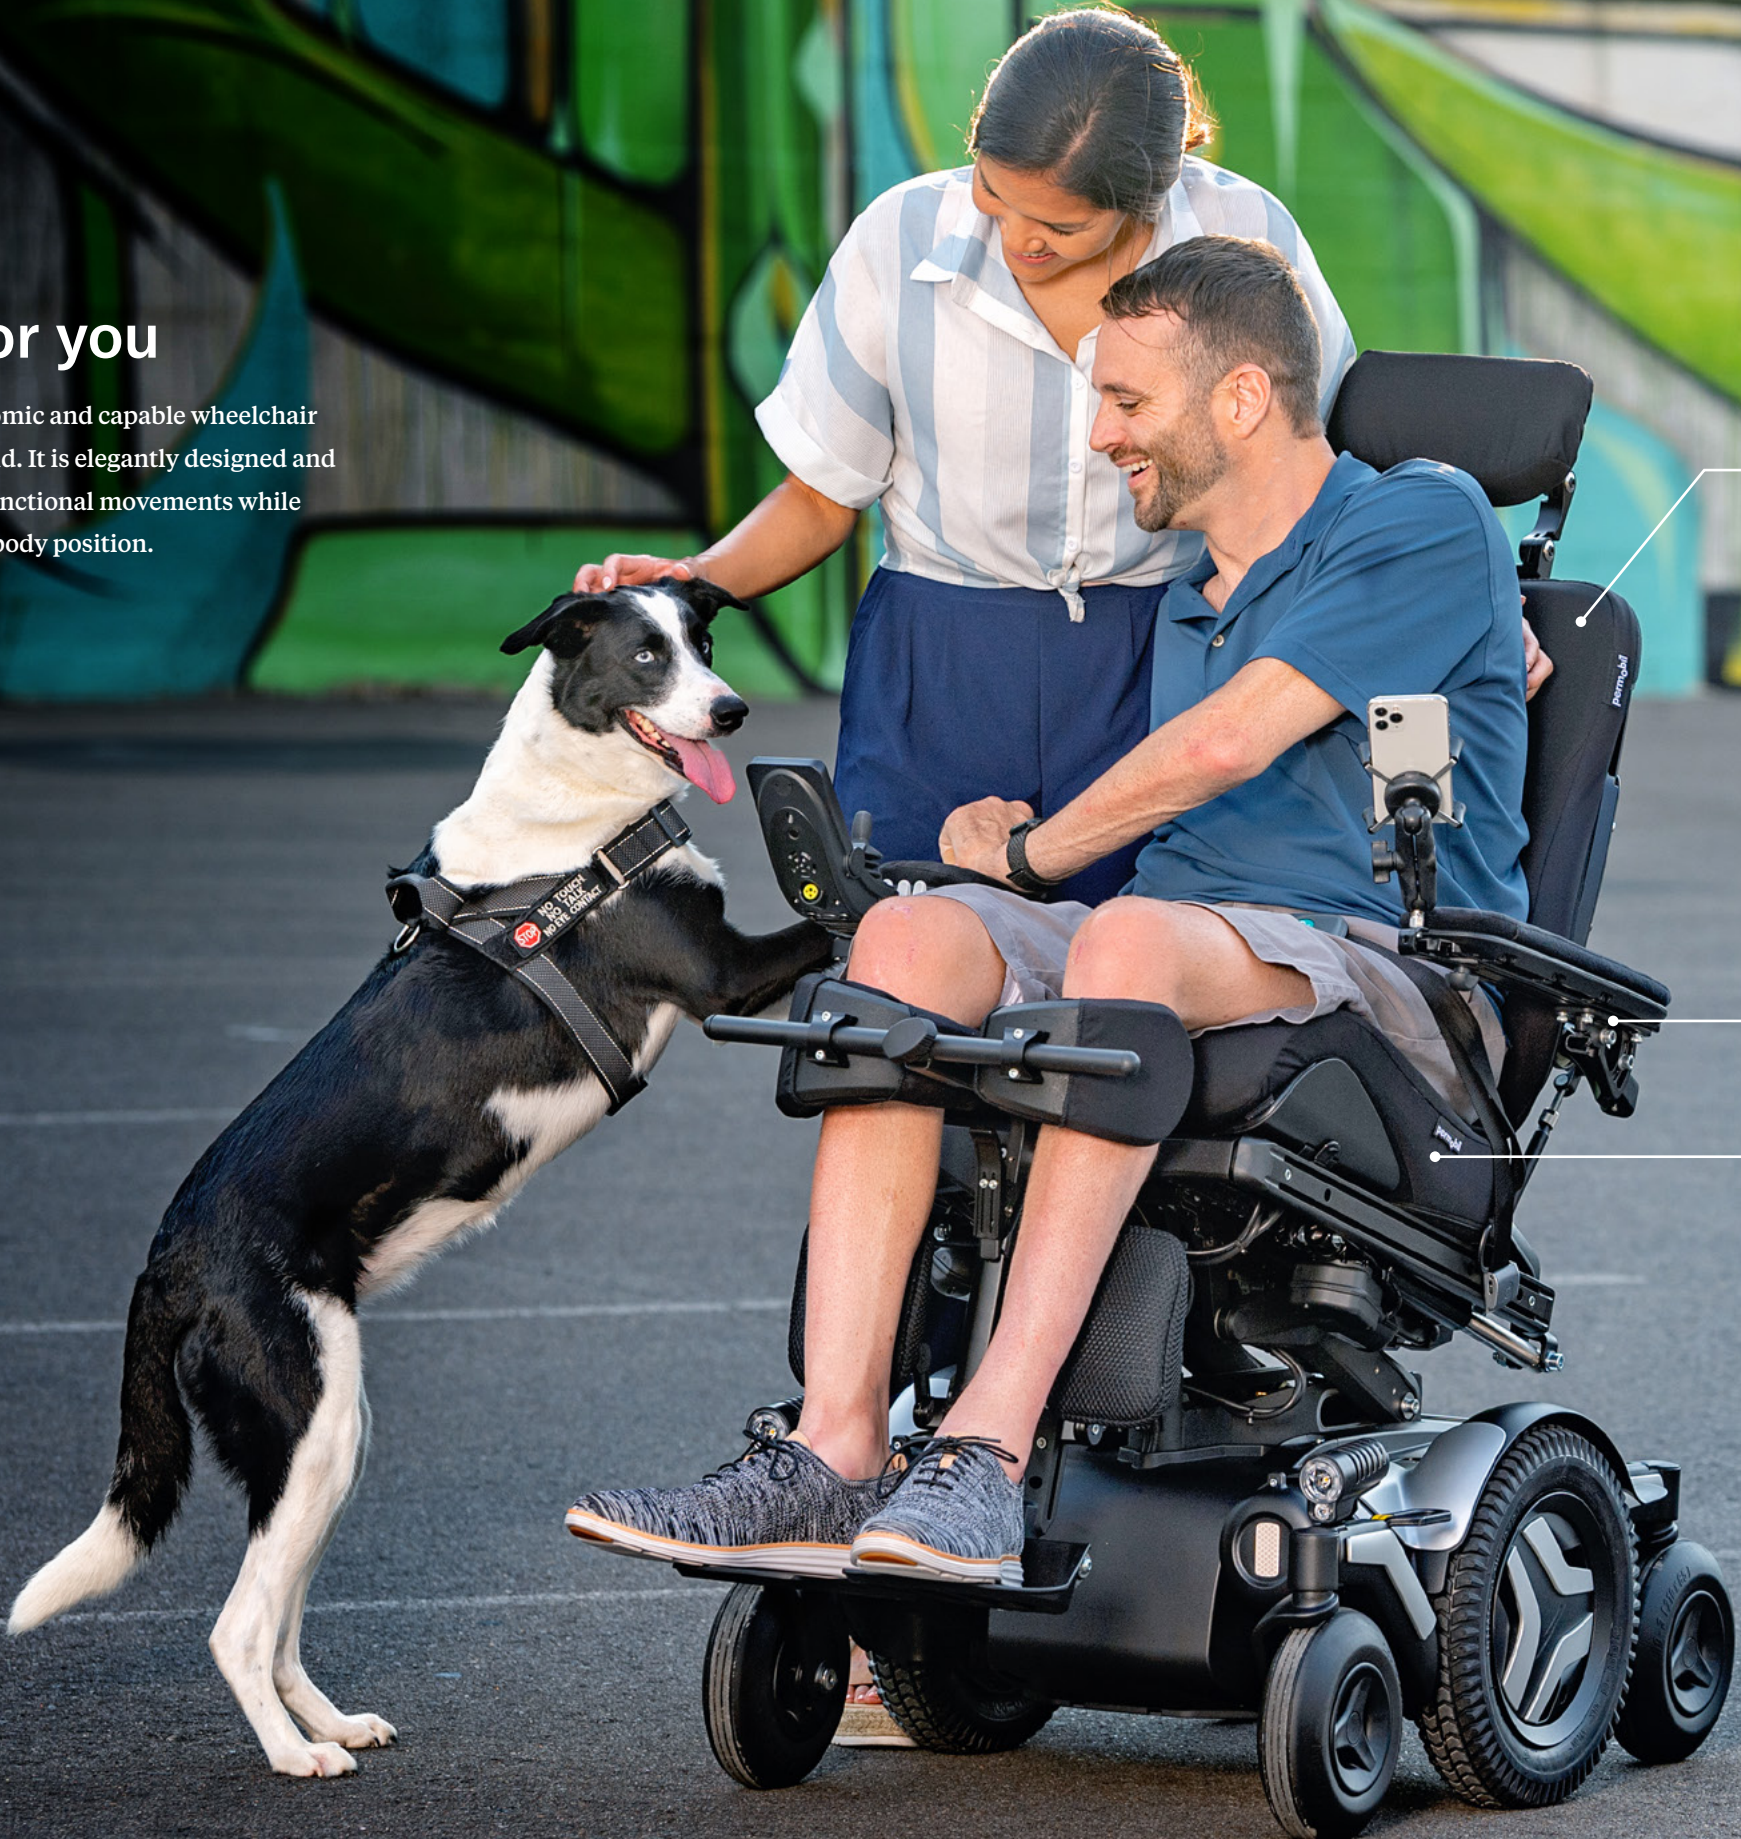

ActiveHeight & ActiveReach packages

Up to 45° of ActiveReach and 14" of ActiveHeight

Power wheelchairs

Corpus® Seating System

	M3	M5	MVS	F3	F5	F5VS
↑ ActiveHeight	12"	14"	12"	12"	14"	14"
↶ ActiveReach	5°, 10° & 20°	5°, 10° & 20°	Standing	5°, 10°, 20° & 30°	5°, 10°, 20° & 45°	Standing

Corpus is the most ergonomic and capable wheelchair seating system in the world. It is elegantly designed and configured to empower functional movements while supporting your optimal body position.

Dual density back support foam for greater comfort and surface area contact

12" & 14" of ActiveHeight
Drive up to 3.5 mph with full suspension at any elevated height

3 points of contact for added stability

ActiveHeight

Dynamic seat elevation

ActiveHeight raises your seat up to 14". It is unique in that while elevating, the seating system repositions 3.5" rearward to maintain forward stability and create a more compact footprint enabling you to get closer to the important things in your life. ActiveHeight empowers you to have face-to-face conversations, order food at a high counter, and accomplish many other daily tasks with ease.

Flexible on-chair storage makes it easy to add or remove knee supports as needed

ActiveReach Functional forward tilt

Face daily tasks head on with ActiveReach. By combining Corpus seat functions with up to 45 degrees of forward tilt, you can achieve improved ergonomics for overhead reaching and table top activities. ActiveReach can also help improve posture for social engagement and body mechanics during transfers.