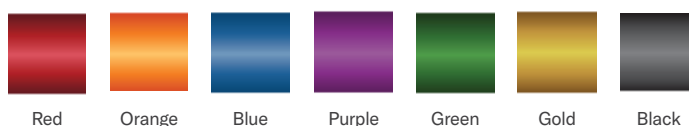

TiLite ZR

Head turning style.

The ZR's titanium mono-tube frame means less truly is more. This minimalist aesthetic turns heads while the intentional frame design provides you the durability and vibration-dampening ride performance you expect from TiLite.

Tattoo options

- 1 Mosaic
- 2 Flower garden
- 3 Need for speed

Frame colours

High gloss paint

Metallic paint

Pearlescent paint

Matte paint

Candy paint

Matte textured paint

Natural Titanium

Component colours

Anodised

Specifications

TiLite TR

Frame features	Titanium Dual-Tube Rigid, TiFit, Limited adjustability
Total chair width*	22"
Seat width	12" – 20"
Front seat width (seat taper)	0", 1", 2"
Seat depth	12" – 20"
Front seat height	15" – 21"
Rear seat height	12.5" – 20"
Front frame angle	70°, 75°, 80°, 85°, or 90°
Camber	0°, 2°, 4°, 6° or 8°