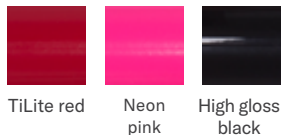

TiLite ZR

Head turning style.

The ZR's titanium mono-tube frame means less truly is more. This minimalist aesthetic turns heads while the intentional frame design provides you the durability and vibration-dampening ride performance you expect from TiLite.

Tattoo options

- 1 Mosaic
- 2 Flower garden
- 3 Need for speed

Frame colours

High gloss paint

Metallic paint

Pearlescent paint

Matte paint

Candy paint

Matte textured paint

Natural Titanium

Component colours

Anodised

Specifications

TiLite TR

Frame features	Titanium Dual-Tube Rigid, TiFit, Limited adjustability
Total chair width*	22"
Seat width	12" – 20"
Front seat width (seat taper)	0", 1", 2"
Seat depth	12" – 20"
Front seat height	15" – 21"
Rear seat height	12.5" – 20"
Front frame angle	70°, 75°, 80°, 85°, or 90°
Camber	0°, 2°, 4°, 6° or 8°