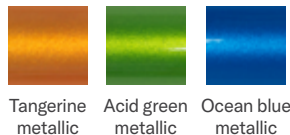

TiLite ZR

Head turning style.

The ZR's titanium mono-tube frame means less truly is more. This minimalist aesthetic turns heads while the intentional frame design provides you the durability and vibration-dampening ride performance you expect from TiLite.

Tattoo options

- 1 Mosaic
- 2 Flower garden
- 3 Need for speed

Frame colours

High gloss paint

Metallic paint

Pearlescent paint

Matte paint

Candy paint